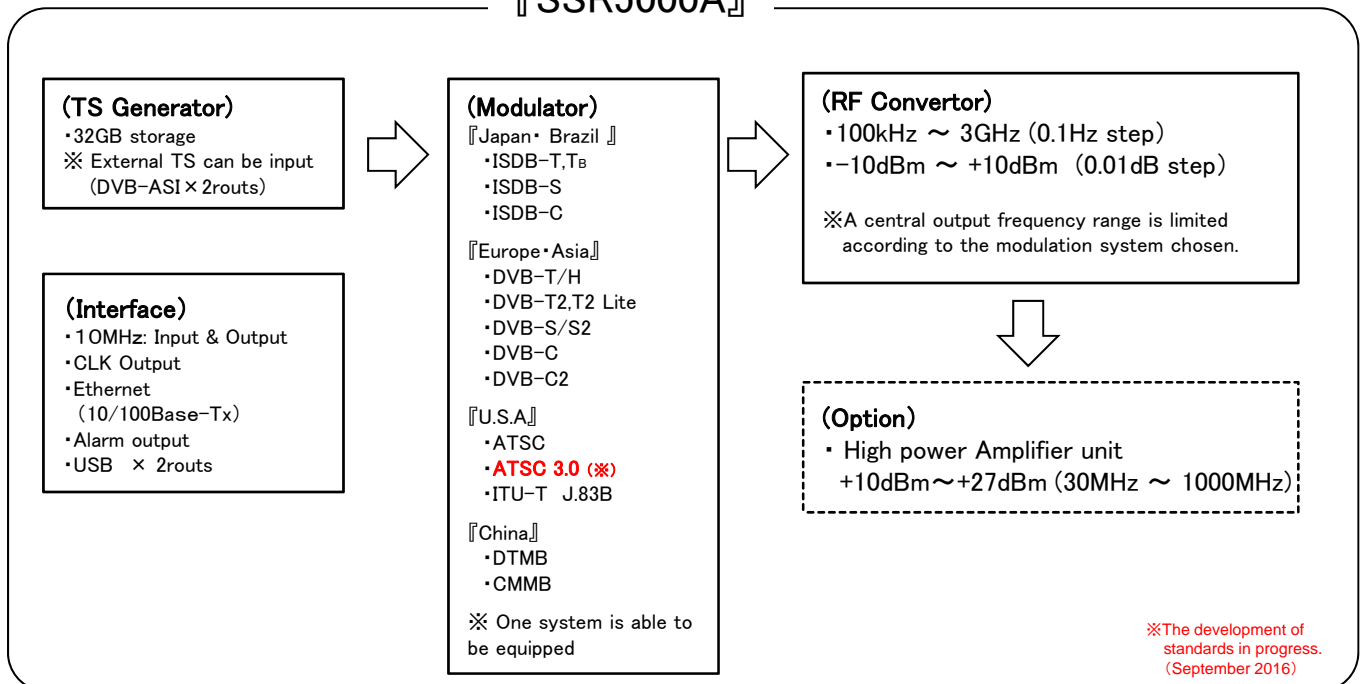

『SSR5000A』

EIDEN Co., Ltd.

2-7-1 Kurigi, Asao-ku, Kawasaki-city, Kanagawa 215-0033 JAPAN

TEL: +81-44-988-4111 FAX: +81-44-987-7058

E-mail: eiden-gp@eiden-gp.co.jp

URL: http://www.eiden-gp.co.jp