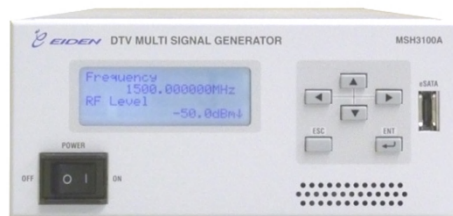

Model : MSH3100A/MSR3100A DTV Multi Signal Generator (Terrestrial, CATV, Satellite)

MSH3100A/MSR3100A is all-in-one solution for DTV standard(Terrestrial and CATV, Satellite system), can be installed more than 11 DTV standard as needed. Compact and low cost model, but standalone operation is possible without PC.

ISDB-T/T_B
ISDB-Tmm
ISDB-C
ISDB-S

DTMB

MSH3100A (Compact Model)

DVB-T/H
DVB-C
DVB-S/S2
T-DMB/DAB/DAB+

ATSC
ITU-T J.83B

MSR3100A (Rack-Mount Model)

Eiden Co., Ltd.

Sales dept./TEL : +81-(0)-44-988-4111 (Direct) FAX : +81-(0)-44-987-7058