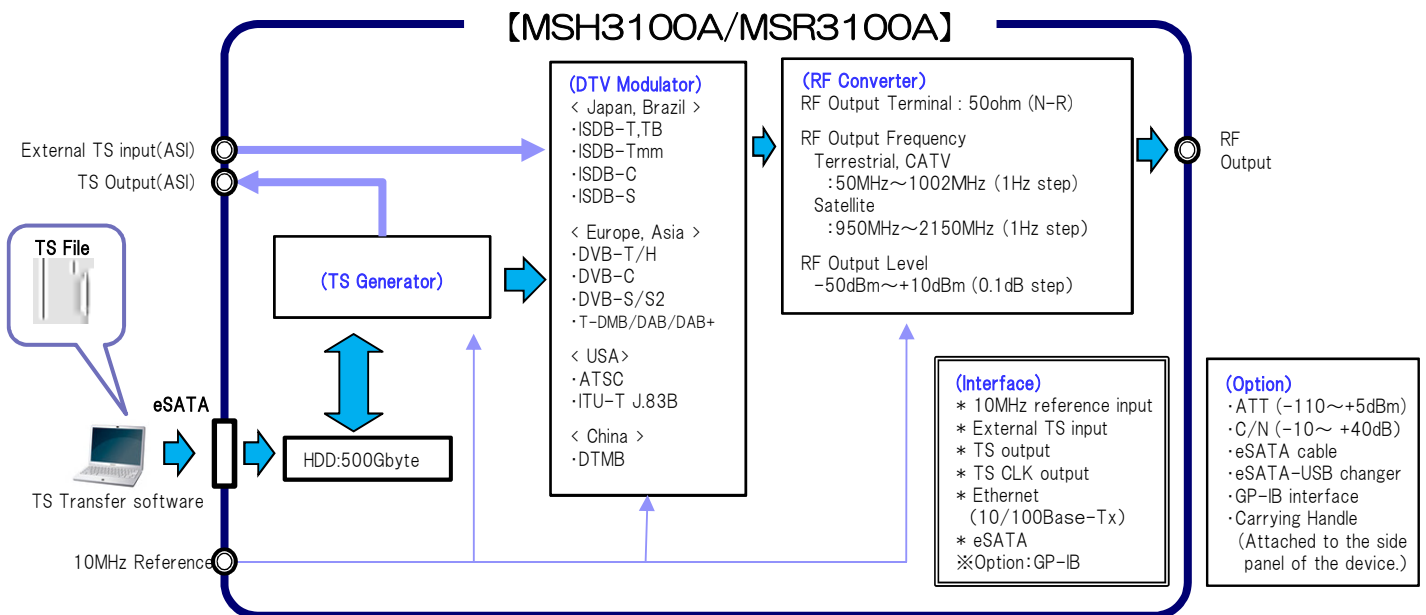

Model : MSH3100A/MSR3100A DTV Multi Signal Generator (Terrestrial, CATV, Satellite)

MSH3100A/MSR3100A is all-in-one solution for DTV standard(Terrestrial and CATV, Satellite system), can be installed more than 11 DTV standard as needed. Compact and low cost model, but standalone operation is possible without PC.

ISDB-T/T_B
ISDB-Tmm
ISDB-C
ISDB-S

DTMB

MSH3100A (Compact Model)

DVB-T/H
DVB-C
DVB-S/S2
T-DMB/DAB/DAB+

ATSC
ITU-T J.83B

MSR3100A (Rack-Mount Model)

Eiden Co., Ltd.

Sales dept./TEL : +81-(0)-44-988-4111 (Direct) FAX : +81-(0)-44-987-7058