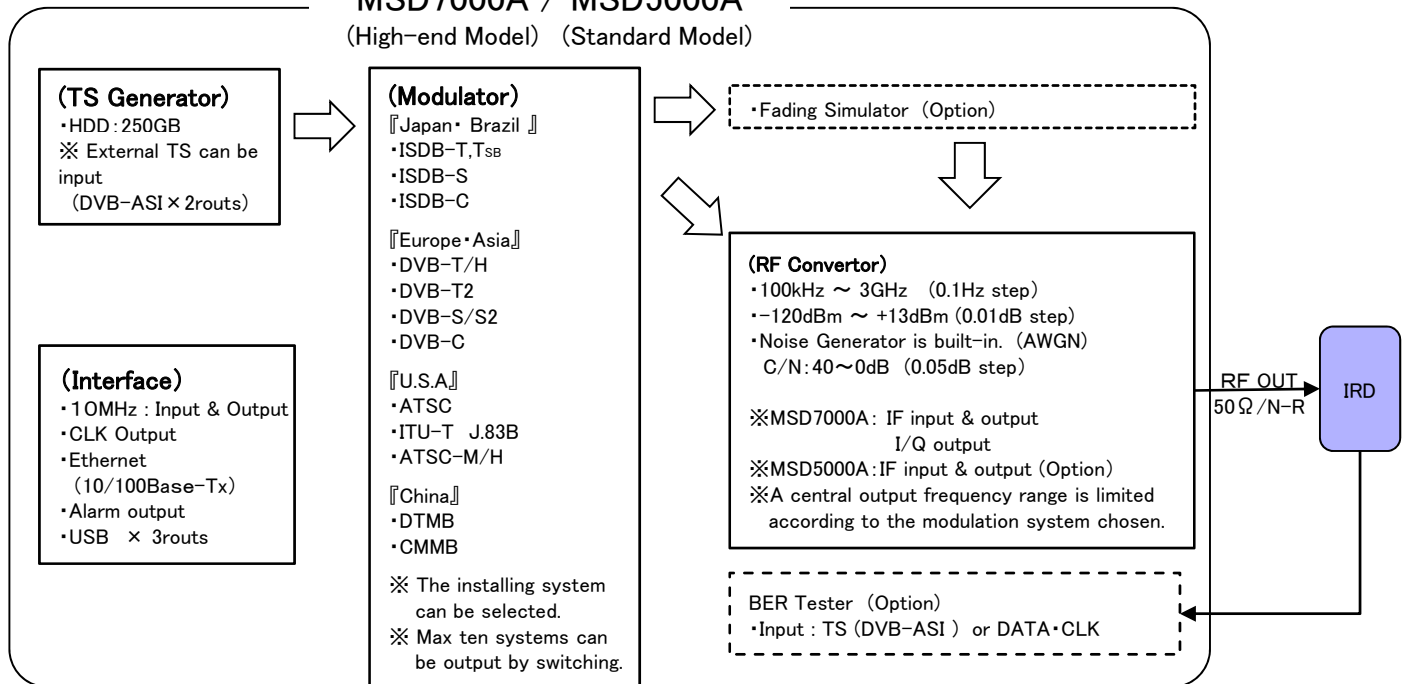

MSD7000A / MSD5000A (High-end Model) (Standard Model)

EIDEN Co., Ltd.

2-7-1 Kurigi, Asao-ku, Kawasaki-city, Kanagawa 215-0033 JAPAN

TEL : +81-44-988-4111 FAX : +81-44-987-7058

E-mail : eiden-gp@eiden-gp.co.jp

URL : <http://www.eiden-gp.co.jp>