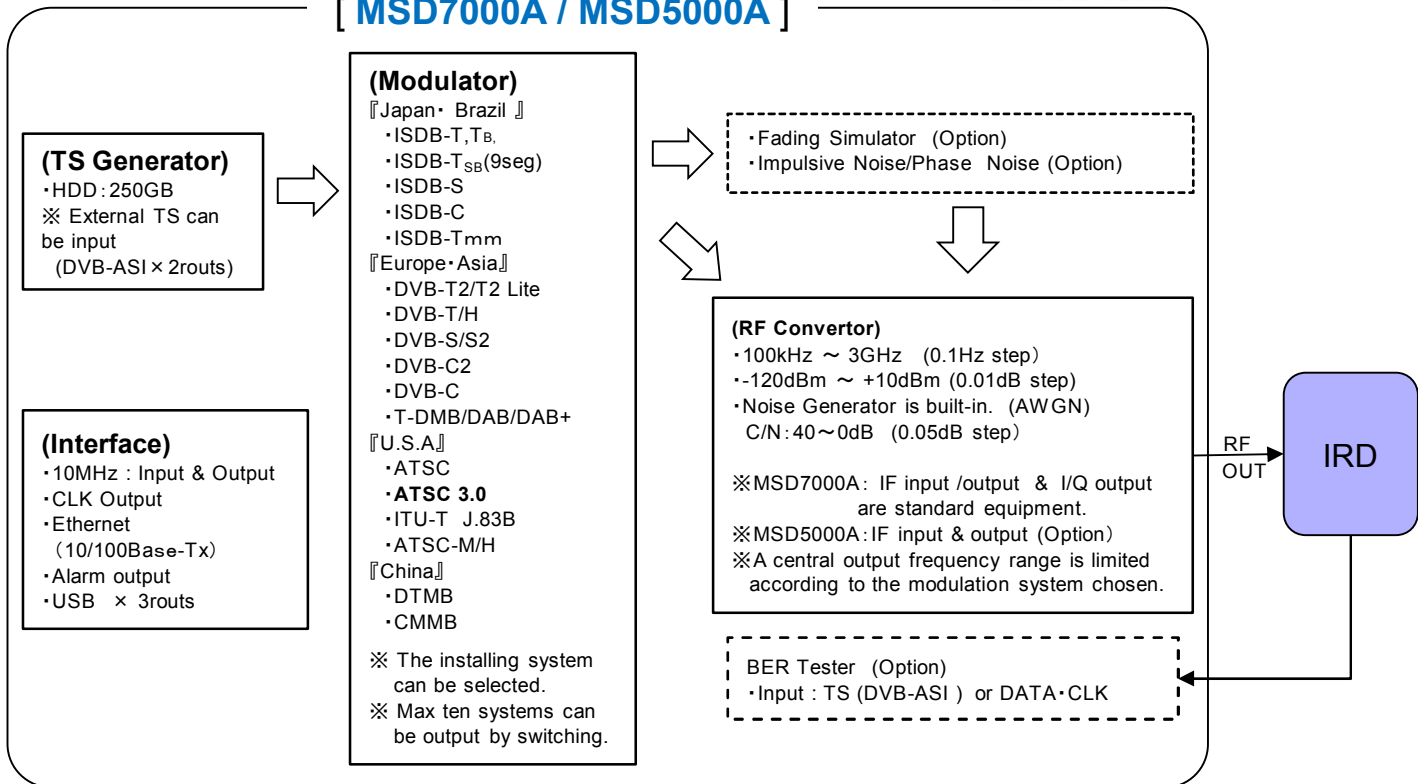

Model: MSD7000A / MSD5000A

DTV Multi Signal Generator

This device is a multi platform DTV signal generator.

DTV signal (Terrestrial TV, Cable TV and Satellite TV) in the world, such as Japan, U.S.A, Europe, China, Brazil and etc., can be generated by this device only. * The installing system can be selected. Two kinds of models are prepared. The high-end model[MSD7000A] is the best for the design and the development, etc. of TV and the tuner. The standard model[MSD5000A] is able to be used widely such as from development to production line for TV and the tuner. The TS generator, the modulator and the RF converter are fitted into one device and small and portable size is enabled. A seven-inch wide VGA touch panel is equipped, so that an excellent operability is provided by the combination of the operation keys, the rotary knob and it.

Also, options such as fading simulator, impulsive noise generator, BER counter and etc., are lined up, so that functions can be extended according to user's needs.

ISDB-T/T_B
 ISDB-T_{SB}(9seg)
 ISDB-Tmm
 ISDB-C
 ISDB-S

 DTMB
 CMMB

DVB-T2/T2 Lite
 DVB-T/H
 DVB-C2
 DVB-C
 DVB-S/S2
 T-DMB/DAB/DAB+
 ATSC
 ATSC 3.0
 ITU-T J.83B
 ATSC-M/H

[MSD7000A / MSD5000A]

EIDEN Co., Ltd.

2-7-1 Kurigi, Asao-ku, Kawasaki-city, Kanagawa 215-0033 JAPAN