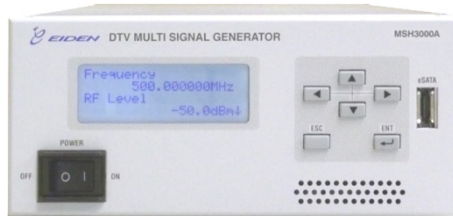

Model : MSH3000A/MSR3000A DTV Multi Signal Generator (Terrestrial, CATV)

MSH3000A/MSR3000A is all-in-one solution for DTV standard(Terrestrial and CATV system), can be installed more than 10 DTV standard as needed. Compact and low cost model, but standalone operation is possible without PC.

ISDB-T/T_B
ISDB-Tmm
ISDB-C

MSH3000A(Compact Model)

DVB-T/H
DVB-C
T-DMB/DAB/DAB+

DTMB

ATSC
ITU-T J.83B

MSR3000A (Rack-Mount Model)

【MSH3000A/MSR3000A】

Eiden Co., Ltd.