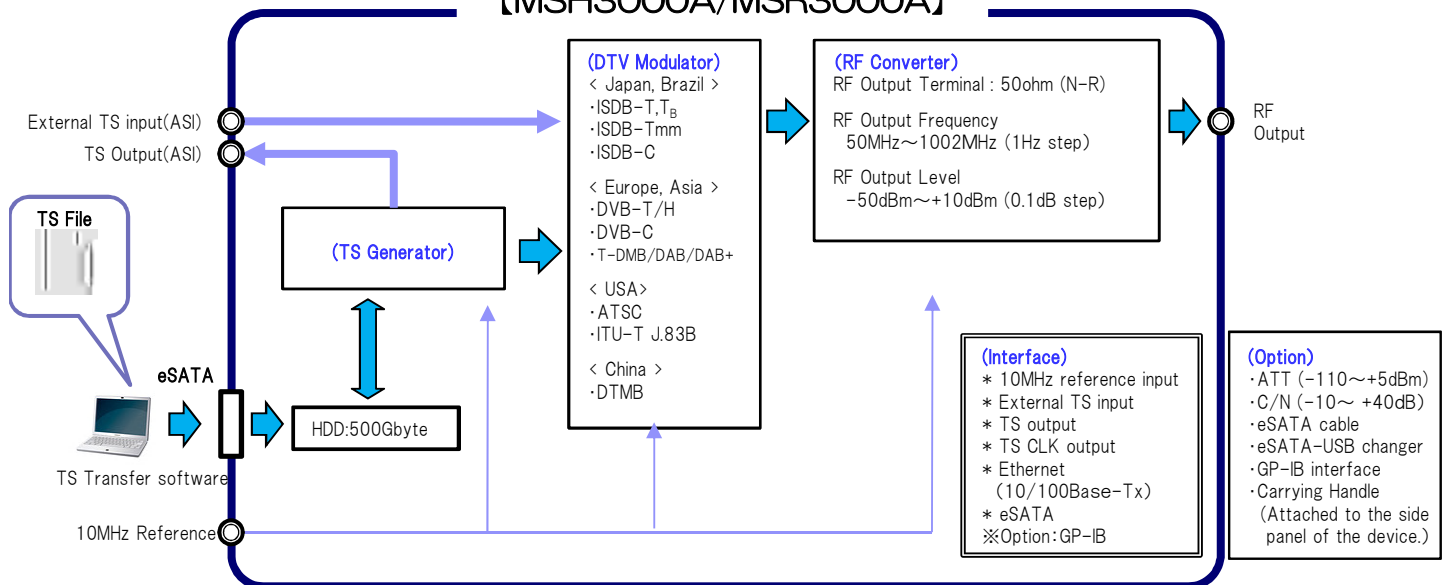

Model : MSH3000A/MSR3000A DTV Multi Signal Generator (Terrestrial, CATV)

MSH3000A/MSR3000A is all-in-one solution for DTV standard(Terrestrial and CATV system), can be installed more than 10 DTV standard as needed. Compact and low cost model, but standalone operation is possible without PC.

ISDB-T/T_B
ISDB-Tmm
ISDB-C

MSH3000A(Compact Model)

DVB-T/H
DVB-C
T-DMB/DAB/DAB+

DTMB

ATSC
ITU-T J.83B

MSR3000A (Rack-Mount Model)

【MSH3000A/MSR3000A】

Eiden Co., Ltd.